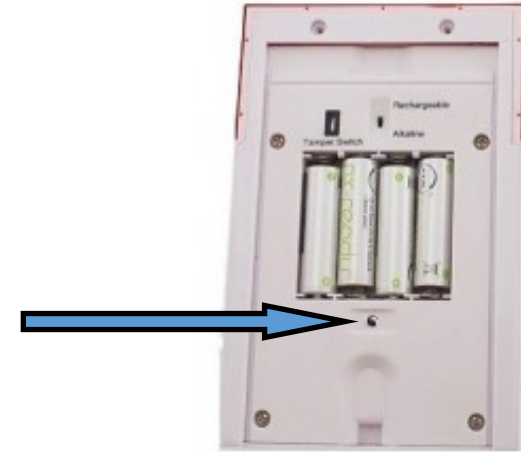

Pairing the Remote Control

To the Solar Siren

Press & Hold both Buttons
Wait to hear a Beep

To the Indoor Siren

Press & Hold both Buttons
Wait to hear a Beep